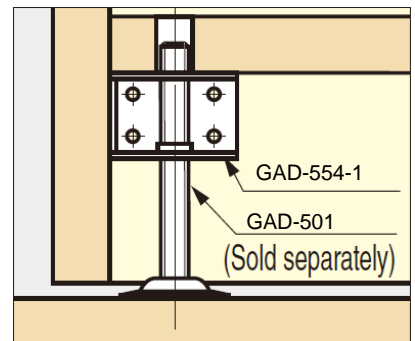

## GAD-553 Glide Base

Part No.	Material	Finish
GAD-553	Steel	Yellow Zinc Chromate

## GAD-554 Glide Base

### Recommended Screw

- Following diagram is for **GAD-554-1**  
(GAD-554-2: mirror image of GAD-554-1)

Part No.	Material	Finish
GAD-554-1	Steel	Yellow Zinc Chromate
GAD-554-2		