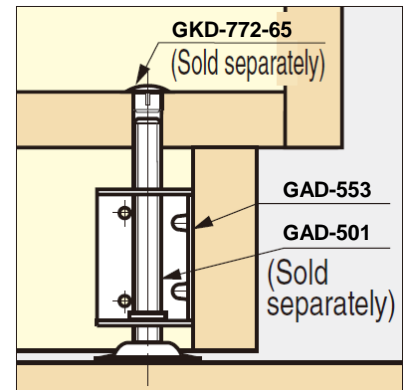

## GAD-553 Glide Base

Part No.	Material	Finish
GAD-553	Steel	Yellow Zinc Chromate

## GAD-554 Glide Base

### Recommended Screw

- Following diagram is for **GAD-554-1**  
(GAD-554-2: mirror image of GAD-554-1)

Part No.	Material	Finish
GAD-554-1	Steel	Yellow Zinc Chromate
GAD-554-2		