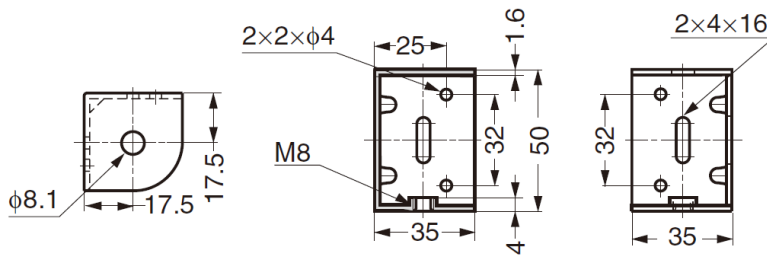

## GAD-553 Glide Base

Part No.	Material	Finish
GAD-553	Steel	Yellow Zinc Chromate

### Recommended Screw

- Following diagram is for **GAD-554-1**  
(GAD-554-2: mirror image of GAD-554-1)

Part No.	Material	Finish
GAD-554-1	Steel	Yellow Zinc Chromate
GAD-554-2		