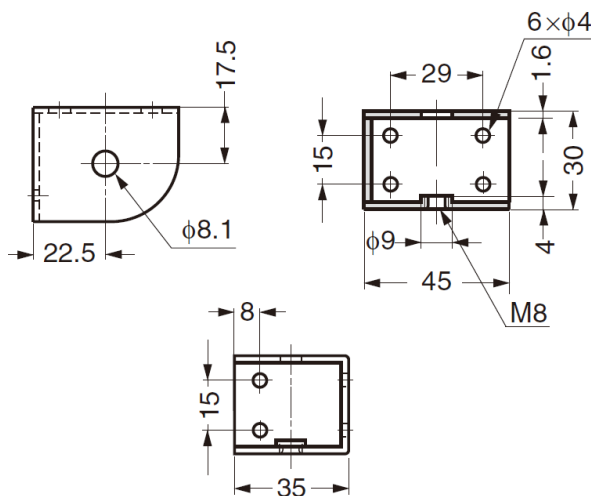

## GAD-553 Glide Base

Part No.	Material	Finish
GAD-553	Steel	Yellow Zinc Chromate

### Recommended Screw

- Following diagram is for **GAD-554-1**  
(GAD-554-2: mirror image of GAD-554-1)

Part No.	Material	Finish
GAD-554-1	Steel	Yellow Zinc Chromate
GAD-554-2		